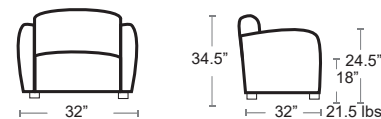

City View Love Seat

Select Custom Color Sunbrella Cushions or Replacement Volt Silver Cushion Set Sold Separately

City View Right & Left Module

Select Custom Color Sunbrella Cushions or Replacement Volt Silver Cushion Set Sold Separately

City View Corner Module

Select Custom Color Sunbrella Cushions or Replacement Volt Silver Cushion Set Sold Separately

City View Club Arm Chair

Select Custom Color Sunbrella Cushions or Replacement Volt Silver Cushion Set Sold Separately

City View Slipper Module

Select Custom Color Sunbrella Cushions or Replacement Volt Silver Cushion Set Sold Separately