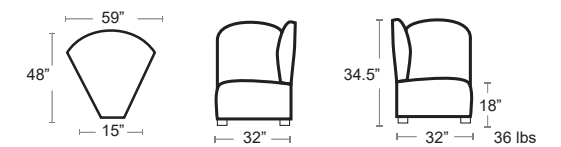

RIGHT
CITYVIEW-02R

LEFT
CITYVIEW-02L

City View Corner Module

Select Custom Color Sunbrella Cushions or Replacement Volt Silver Cushion Set Sold Separately

CITYVIEW-00C

City View Club Arm Chair

Select Custom Color Sunbrella Cushions or Replacement Volt Silver Cushion Set Sold Separately