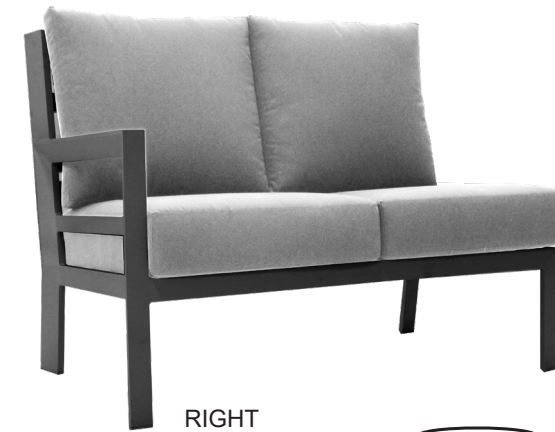

City View Love Seat

Select Custom Color Sunbrella Cushions or Replacement Volt Silver Cushion Set Sold Separately

CITYVIEW-582

City View Right & Left Module

Select Custom Color Sunbrella Cushions or Replacement Volt Silver Cushion Set Sold Separately

RIGHT
CITYVIEW-02R

LEFT
CITYVIEW-02L

City View Corner Module

Select Custom Color Sunbrella Cushions or Replacement Volt Silver Cushion Set Sold Separately

CITYVIEW-00C

City View Club Arm Chair

Select Custom Color Sunbrella Cushions or Replacement Volt Silver Cushion Set Sold Separately