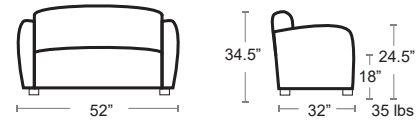

City View Love Seat

Select Custom Color Sunbrella Cushions or Replacement Volt Silver Cushion Set Sold Separately

CITYVIEW-582

City View Right & Left Module

Select Custom Color Sunbrella Cushions or Replacement Volt Silver Cushion Set Sold Separately