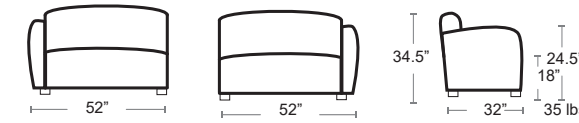

City View Love Seat

Select Custom Color Sunbrella Cushions or Replacement Volt Silver Cushion Set Sold Separately

City View Right & Left Module

Select Custom Color Sunbrella Cushions or Replacement Volt Silver Cushion Set Sold Separately

City View Corner Module

Select Custom Color Sunbrella Cushions or Replacement Volt Silver Cushion Set Sold Separately

City View Club Arm Chair

Select Custom Color Sunbrella Cushions or Replacement Volt Silver Cushion Set Sold Separately

City View Slipper Module

Select Custom Color Sunbrella Cushions or Replacement Volt Silver Cushion Set Sold Separately