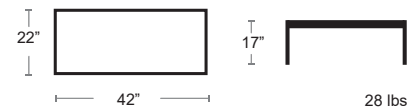

**LOUNGE**

**Skyline Sun Lounger with Cushion**

Select Custom Color Sunbrella Cushions or Replacement Volt Silver Cushion Set Sold Separately

SKY-515

**Skyline Rectangular Coffee Table w/ Glass Top**

SKY-4222C