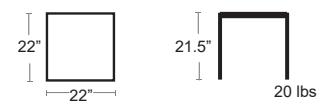

SKY-22SQ

Replaceable Frosted Glass Top

LOUNGE

City View Deep Seating Collection

Welded powder coated aluminum frame
Includes Sunbrella VOLT SILVER #58020-0000 furniture grade fabric upholstered cushions
Zippered for easy cleaning • Sunbrella Custom cushion colors available • Allow 4-6 weeks for delivery

City View Long Sofa

Select Custom Color Sunbrella Cushions or Replacement Volt Silver Cushion Set Sold Separately