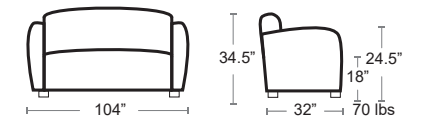

LOUNGE

Skyline Sun Lounger with Cushion

Select Custom Color Sunbrella Cushions or Replacement Volt Silver Cushion Set Sold Separately

Skyline Rectangular Coffee Table w/ Glass Top

Replaceable Frosted Glass Top

Skyline Square Side Table w/ Glass Top

Replaceable Frosted Glass Top

LOUNGE

City View Deep Seating Collection

Welded powder coated aluminum frame
Includes Sunbrella VOLT SILVER #58020-0000 furniture grade fabric upholstered cushions
Zippered for easy cleaning • Sunbrella Custom cushion colors available • Allow 4-6 weeks for delivery

City View Long Sofa

Select Custom Color Sunbrella Cushions or Replacement Volt Silver Cushion Set Sold Separately

City View Sofa

Select Custom Color Sunbrella Cushions or Replacement Volt Silver Cushion Set Sold Separately