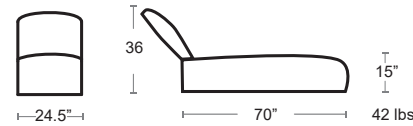

**LOUNGE**

**Skyline Sun Lounger with Cushion**

Select Custom Color Sunbrella Cushions or Replacement Volt Silver Cushion Set Sold Separately

SKY-515

**Skyline Rectangular Coffee Table w/ Glass Top**

SKY-4222C