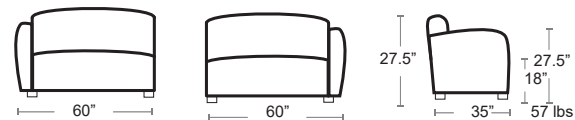

## Skyline Right & Left Modules

Select Custom Color Sunbrella Cushions or Replacement Volt Silver Cushion Set Sold Separately

LEFT  
SKY-02L-14

RIGHT  
SKY-02R-14