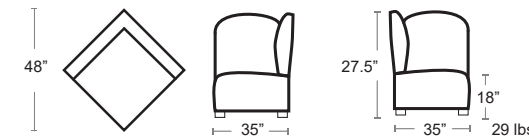

LOUNGE

Skyline Chair Club Arm Chair

Select Custom Color Sunbrella Cushions or Replacement Volt Silver Cushion Set Sold Separately

LOUNGE

Skyline Double Armless Module

Select Custom Color Sunbrella Cushions or Replacement Volt Silver Cushion Set Sold Separately

Skyline Right & Left Modules

Select Custom Color Sunbrella Cushions or Replacement Volt Silver Cushion Set Sold Separately

Skyline Corner Module

Select Custom Color Sunbrella Cushions or Replacement Volt Silver Cushion Set Sold Separately

Skyline Slipper Module

Select Custom Color Sunbrella Cushions or Replacement Volt Silver Cushion Set Sold Separately