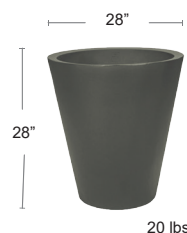

## Newpot 60 SERRALUNGA

Rotational molded resin planter • UV Protected • Can handle -40C to +40C  
• Suitable for both outdoor and indoor use

WHITE  
NEWPOT60-WH

ANTRACITE  
NEWPOT60-ANT

## Newpot 70 SERRALUNGA

Rotational molded resin planter • UV Protected • Can handle -40C to +40C  
• Suitable for both outdoor and indoor use

ANTRACITE  
NEWPOT70-ANT

WHITE  
NEWPOT70-WH

## Vaso Rectangallore SERRALUNGA

Rotational molded resin planter • UV Protected • Can handle -40C to +40C  
• Suitable for both outdoor and indoor use

722-ANT