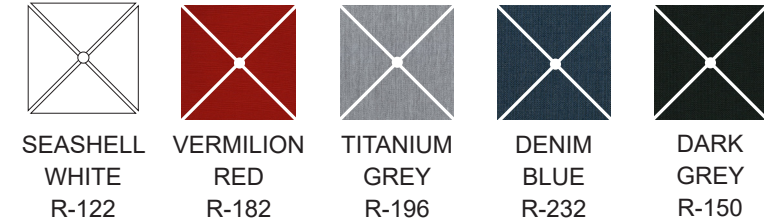

BM5.5SQRED

SHADE

Oasis 7.5 Square

Recasens Recacril 9 oz Marine Grade Solution Dyed Acrylic Fabric
Brushed aluminum frame Single wind vent • 2 piece center pole
Stainless steel hardware • Manuel lift with pin

Custom colour fabric call for options

SEASHELL WHITE
OASIS7.5SQ

Oasis 9.0 Octagon

Recasens Recacril 9 oz Marine Grade Solution Dyed Acrylic Fabric
Brushed aluminum frame • Single wind vent • 2 piece center pole
Stainless steel hardware • Manuel lift with pin