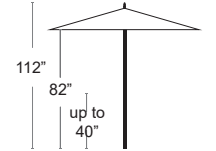

SHADE

Bay Master 8.0' and 6.5' Square

Brushed aluminum frame • 1 piece 1.5" brushed aluminum center pole • Single vent • Market cut canopy • Sunbrella furniture grade fabric • Ballistic nylon reinforced pockets • Manual lift with stainless steel pin
All parts are replaceable

BM8.0SQ

BM6.5SQ

Brushed aluminum frame • 1 piece brushed aluminum center pole • Single vent • Market cut canopy • Sunbrella furniture grade fabric • Ballistic nylon reinforced pockets • Manual lift with stainless steel pin • All parts are replaceable

BM5.5SQRED

SHADE

Oasis 7.5 Square

Recasens Recacril 9 oz Marine Grade Solution Dyed Acrylic Fabric
Brushed aluminum frame Single wind vent • 2 piece center pole
Stainless steel hardware • Manuel lift with pin

Custom colour fabric call for options

SEASHELL WHITE
OASIS7.5SQ

Oasis 9.0 Octagon

Recasens Recacril 9 oz Marine Grade Solution Dyed Acrylic Fabric
Brushed aluminum frame • Single wind vent • 2 piece center pole
Stainless steel hardware • Manuel lift with pin

Custom colour fabric call for options

DARK GREY
OASIS9.0OCT

LED Light Stick with Clip

LED light bar system • Light bar attached to rib of umbrella
Natural white light bulb 4000K-5200K • Rechargeable battery
6-8 hours of usage on full brightness • 24 hours of usage on 50% brightness
Each light comes with a specific attachment clip for your specific umbrella

DIMENSIONS: L 12", W 1", D 1.5, 1 lbs

LED.LIGHT.KIT+1835C