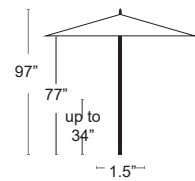

SHADE

Bay Master 8.0' and 6.5' Square

Brushed aluminum frame • 1 piece 1.5" brushed aluminum center pole • Single vent • Market cut canopy • Sunbrella furniture grade fabric • Ballistic nylon reinforced pockets • Manual lift with stainless steel pin
All parts are replaceable

Bay Master 8.0' Square

BM8.0SQ

Bay Master 6.5' Square

BM6.5SQ

Bay Master 5.5' Square

Brushed aluminum frame • 1 piece brushed aluminum center pole • Single vent • Market cut canopy • Sunbrella furniture grade fabric • Ballistic nylon reinforced pockets • Manual lift with stainless steel pin • All parts are replaceable

DIMENSIONS: L 12", W 1", D 1.5, 1 lbs

LED.LIGHT.KIT+1835C