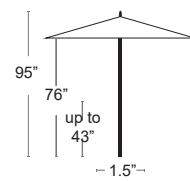

SHADE

Bay Master 8.0' and 6.5' Square

Brushed aluminum frame • 1 piece 1.5" brushed aluminum center pole • Single vent • Market cut canopy • Sunbrella furniture grade fabric • Ballistic nylon reinforced pockets • Manual lift with stainless steel pin
All parts are replaceable

BM8.0SQ

BM6.5SQ

Bay Master 5.5' Square

Brushed aluminum frame • 1 piece brushed aluminum center pole • Single vent • Market cut canopy • Sunbrella furniture grade fabric • Ballistic nylon reinforced pockets • Manual lift with stainless steel pin • All parts are replaceable

BM5.5SQRED

SHADE

Oasis 7.5 Square

Recasens Recacril 9 oz Marine Grade Solution Dyed Acrylic Fabric
Brushed aluminum frame Single wind vent • 2 piece center pole
Stainless steel hardware • Manuel lift with pin

Custom colour fabric call for options

SEASHELL WHITE
OASIS7.5SQ

Oasis 9.0 Octagon

Recasens Recacril 9 oz Marine Grade Solution Dyed Acrylic Fabric
Brushed aluminum frame • Single wind vent • 2 piece center pole
Stainless steel hardware • Manuel lift with pin

Custom colour fabric call for options

DARK GREY
OASIS9.0OCT

LED Light Stick with Clip

LED light bar system • Light bar attached to rib of umbrella
Natural white light bulb 4000K-5200K • Rechargeable battery
6-8 hours of usage on full brightness • 24 hours of usage on 50% brightness
Each light comes with a specific attachment clip for your specific umbrella

DIMENSIONS: L 12", W 1", D 1.5, 1 lbs

LED.LIGHT.KIT+1835C