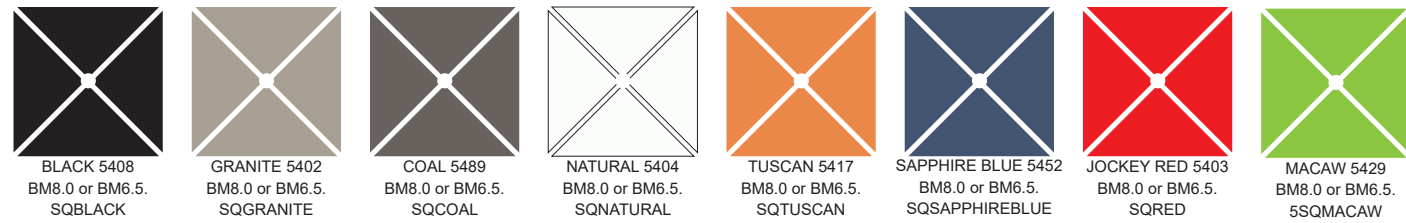

SHADE

Bay Master 8.0' and 6.5' Square

Brushed aluminum frame • 1 piece 1.5" brushed aluminum center pole • Single vent • Market cut canopy • Sunbrella furniture grade fabric • Ballistic nylon reinforced pockets • Manual lift with stainless steel pin
All parts are replaceable

Bay Master 8.0' Square

BM8.0SQ

Bay Master 6.5' Square

BM6.5SQ

Bay Master 5.5' Square

Brushed aluminum frame • 1 piece brushed aluminum center pole • Single vent • Market cut canopy • Sunbrella furniture grade fabric • Ballistic nylon reinforced pockets • Manual lift with stainless steel pin • All parts are replaceable

BM5.5SQRED

SHADE

Oasis 7.5 Square

Recasens Recacril 9 oz Marine Grade Solution Dyed Acrylic Fabric
Brushed aluminum frame Single wind vent • 2 piece center pole
Stainless steel hardware • Manuel lift with pin

Custom colour fabric call for options

DARK GREY
OASIS9.0OCT

LED Light Stick with Clip

LED light bar system • Light bar attached to rib of umbrella
Natural white light bulb 4000K-5200K • Rechargeable battery
6-8 hours of usage on full brightness • 24 hours of usage on 50% brightness
Each light comes with a specific attachment clip for your specific umbrella