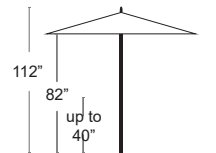

SHADE

Bay Master 8.0' and 6.5' Square

Brushed aluminum frame • 1 piece 1.5" brushed aluminum center pole • Single vent • Market cut canopy • Sunbrella furniture grade fabric • Ballistic nylon reinforced pockets • Manual lift with stainless steel pin
All parts are replaceable

BM8.0SQ

BM6.5SQ

Brushed aluminum frame • 1 piece brushed aluminum center pole • Single vent • Market cut canopy • Sunbrella furniture grade fabric • Ballistic nylon reinforced pockets • Manual lift with stainless steel pin • All parts are replaceable

BM5.5SQRED

SHADE

Oasis 7.5 Square

Recasens Recacril 9 oz Marine Grade Solution Dyed Acrylic Fabric
Brushed aluminum frame Single wind vent • 2 piece center pole
Stainless steel hardware • Manuel lift with pin

Custom colour fabric call for options

SEASHELL WHITE
OASIS7.5SQ

Oasis 9.0 Octagon

Recasens Recacril 9 oz Marine Grade Solution Dyed Acrylic Fabric
Brushed aluminum frame • Single wind vent • 2 piece center pole
Stainless steel hardware • Manuel lift with pin

Custom colour fabric call for options

DARK GREY
OASIS9.0OCT

LED Light Stick with Clip

LED light bar system • Light bar attached to rib of umbrella
Natural white light bulb 4000K-5200K • Rechargeable battery
6-8 hours of usage on full brightness • 24 hours of usage on 50% brightness
Each light comes with a specific attachment clip for your specific umbrella

DIMENSIONS: L 12", W 1", D 1.5, 1 lbs

LED.LIGHT.KIT+1835C