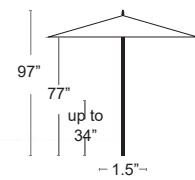

SHADE

Bay Master 8.0' and 6.5' Square

Brushed aluminum frame • 1 piece 1.5" brushed aluminum center pole • Single vent • Market cut canopy • Sunbrella furniture grade fabric • Ballistic nylon reinforced pockets • Manual lift with stainless steel pin
All parts are replaceable

Bay Master 8.0' Square

BM8.0SQ

Bay Master 6.5' Square

BM6.5SQ

Bay Master 5.5' Square

Brushed aluminum frame • 1 piece brushed aluminum center pole • Single vent • Market cut canopy • Sunbrella furniture grade fabric • Ballistic nylon reinforced pockets • Manual lift with stainless steel pin • All parts are replaceable

DIMENSIONS: L 12", W 1", D 1.5, 1 lbs

LED.LIGHT.KIT+1835C