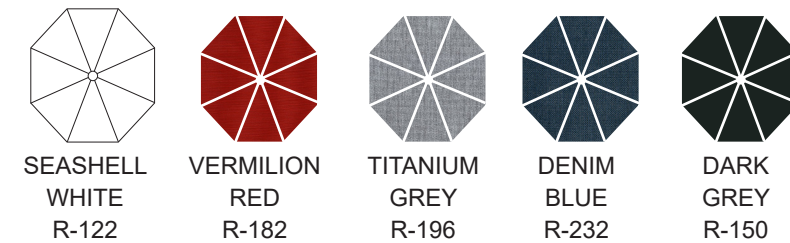

Custom colour fabric call for options

SEASHELL WHITE
OASIS7.5SQ

Oasis 9.0 Octagon

Recasens Recacril 9 oz Marine Grade Solution Dyed Acrylic Fabric
Brushed aluminum frame • Single wind vent • 2 piece center pole
Stainless steel hardware • Manuel lift with pin

Custom colour fabric call for options

DARK GREY
OASIS9.0OCT

LED Light Stick with Clip

LED light bar system • Light bar attached to rib of umbrella
Natural white light bulb 4000K-5200K • Rechargeable battery
6-8 hours of usage on full brightness • 24 hours of usage on 50% brightness
Each light comes with a specific attachment clip for your specific umbrella