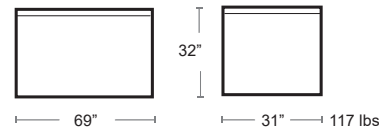

LOUNGE

Skyline Deep Seating

All weather resin wicker fish-bone weave • Powder coated aluminum frame
Includes Sunbrella cushions •

Zippered for easy cleaning • VOLT SILVER #58020-0000 • Sunbrella furniture grade fabric
Custom cushion colors available • Sunbrella Furniture Grade fabric • Allow 4-6 weeks for delivery

Skyline Sky Box

All weather resin wicker fish-bone weave • Powder coated aluminum frame • Castor wheels • Plastic liner inside box • Lockable handle

LOUNGE

Skyline Sofa

Select Custom Color Sunbrella Cushions or Replacement Volt Silver Cushion Set Sold Separately

Skyline Long Sofa

Select Custom Color Sunbrella Cushions or Replacement Volt Silver Cushion Set Sold Separately

Skyline Love Seat

Select Custom Color Sunbrella Cushions or Replacement Volt Silver Cushion Set Sold Separately