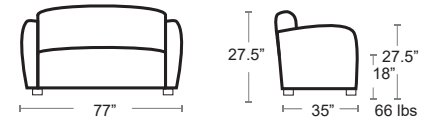

LOUNGE

Skyline Deep Seating

All weather resin wicker fish-bone weave • Powder coated aluminum frame
Includes Sunbrella cushions •

Zippered for easy cleaning • VOLT SILVER #58020-0000 • Sunbrella furniture grade fabric
Custom cushion colors available • Sunbrella Furniture Grade fabric • Allow 4-6 weeks for delivery

Skyline Sky Box

All weather resin wicker fish-bone weave • Powder coated aluminum frame • Castor wheels • Plastic liner inside box • Lockable handle

LOUNGE

Skyline Sofa

Select Custom Color Sunbrella Cushions or Replacement Volt Silver Cushion Set Sold Separately

Skyline Long Sofa

Select Custom Color Sunbrella Cushions or Replacement Volt Silver Cushion Set Sold Separately

Skyline Love Seat

Select Custom Color Sunbrella Cushions or Replacement Volt Silver Cushion Set Sold Separately