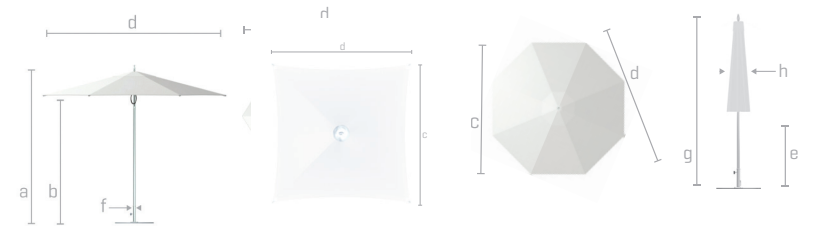

bay master / aluminum classic

classic	sizes [ft/m]	mast height (open, including finial) a (in/cm)	canopy height b (in/cm)	flat to flat (diameter) c (in/cm)	point to point (diameter) d (in/cm)	table clearance e (in/cm)	mast diameter f (in/cm)	total height (closed) g (in/cm)	folded canopy (diameter) h (in/cm)
	7.5' / 2.25m	95 / 241	76 / 194	84 / 214	92 / 235	43 / 109	1.5 / 3.8	95 / 241	11 / 27
	9.0' / 2.75m	97 / 246	77 / 195	105 / 266	114 / 290	34 / 86	1.5 / 3.8	97 / 246	11 / 27
	10.5' / 3.2m	99 / 253	78 / 198	116 / 294	126 / 321	30 / 76	1.5 / 3.8	99 / 253	11 / 27
	7.0' / 2.15m	95 / 242	76 / 194	79 / 201	91 / 231	43 / 109	1.5 / 3.8	95 / 242	11 / 27
	8.5' / 2.6m	97 / 246	77 / 195	99 / 254	115 / 292	34 / 86	1.5 / 3.8	97 / 246	11 / 27
	10.0' / 3.0m	99 / 251	78 / 198	109 / 277	126 / 320	30 / 76	1.5 / 3.8	99 / 251	11 / 27
	5.5' / 1.65m	95 / 242	76 / 194	65 / 165	65 / 165	43 / 109	1.5 / 3.8	95 / 242	11 / 27
	6.5' / 2.0m	97 / 246	77 / 195	81 / 207	81 / 207	34 / 86	1.5 / 3.8	97 / 246	11 / 27
	7.5' / 2.25m	99 / 251	78 / 198	90 / 228	90 / 228	30 / 76	1.5 / 3.8	99 / 251	11 / 27
	8.5' / 2.6m	101 / 257	76 / 194	97 / 247	97 / 247	26 / 67	1.5 / 3.8	101 / 257	11 / 27
	6.0' x 9.0' / 1.8m x 2.75m	101 / 257	75 / 191	74 / 188	114 / 290	27 / 69	1.5 / 3.8	101 / 257	10 / 25

finish options

satin anodized aluminum

satin

Dimensions shown assume default lift system
Options are subject to change without notice
Some options are only available in certain sizes and shapes

vent and pocket options

no vent   single vent

profile options

market   valance straight   valance scalloped

canopy options

binding

finial

triton polymer

panel options

single solid color   alternating panels   alternating panel & alternating valance   alternating panel and matching valance

lifting system options

manual with pint   pulley lift with pin   auto-loc marine lift

* Double wind vent & fishtail profile only available on octagon & hexagon shapes
† Manual with pin not recommended on parasols over 9' (2.75m)