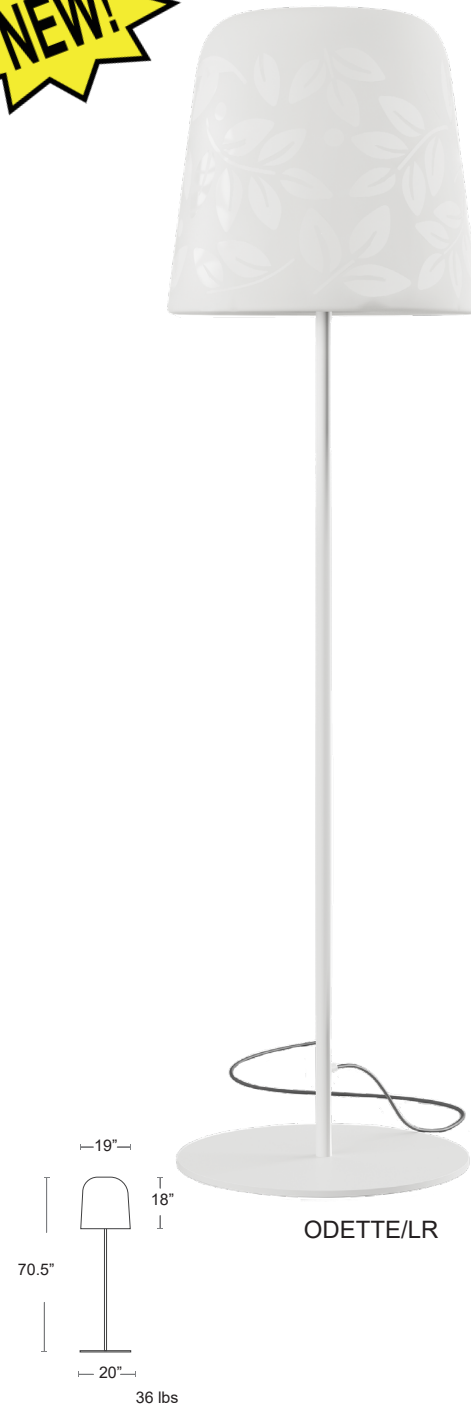

## Bonheur Floor Lamp

White matte polymer spreads the light softly, creating a contrast with the deep grey of the base.  
Designed for outdoor use, this floor lamp is made of impact-proof polyethylene and has a wide base for increased stability.

## Odette Floor Lamp

Lampshade (linear polyethylene) achieved by rotational molding. UV protection. 100% recyclable, solution dyed. High degree of mechanical strength and resistance to impacts. Steel frame lacquered for outdoor usage.

## Forest LED Light

**VONDOM**  MADE IN SPAIN

The Forest Collection, a back-lit piece shaped like a geometric abstraction of an evergreen. Made of polyethylene resin by rotational molding.  
100% Recyclable. Item suitable for indoor and outdoor use.  
Unit with internal lighting with RGBW LED technology and remote control unit for switching colors. Remote Control included