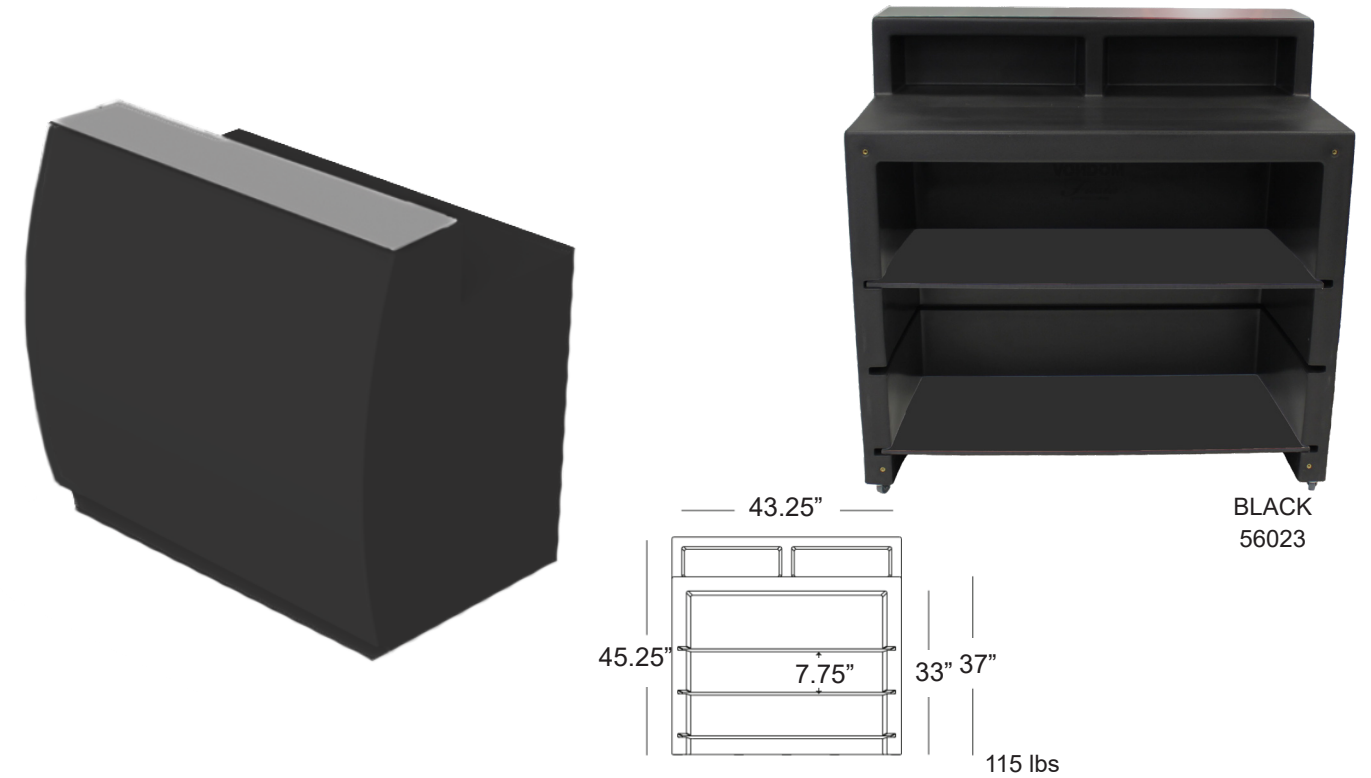

COMPLEMENTS

Fiesta Portable Bar / Host Station / Servery

VONDOM MADE IN SPAIN

Resin bar, host or server station • Stainless steel upper tier counter top • 2 HPL shelves included • 8 wheels with locks
UV protected • Attach multiple bars, some items are special order, together to create a custom size and shape