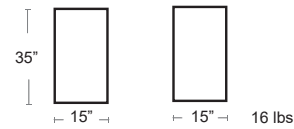

PLANTERS

Cubotti SERRALUNGA

Rotational molded resin planter • UV Protected • Can handle -40C to +40C
• Suitable for both outdoor and indoor use