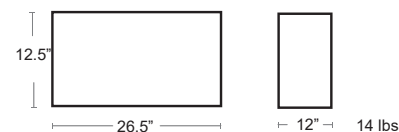

PLANTERS

Cubotti SERRALUNGA

Rotational molded resin planter • UV Protected • Can handle -40C to +40C
• Suitable for both outdoor and indoor use

Newpot 50 SERRALUNGA

Rotational molded resin planter • UV Protected • Can handle -40C to +40C
• Suitable for both outdoor and indoor use

Sipario Vaso

NARDI **CATAS**

Modular Partition wall system • Polypropylene resin • Self watering planter • UV Protected
GREEN GOOD DESIGN AWARD 2021

The Nardi Regeneration industrial program is creating a line of outdoor furniture specifically dedicated to regenerated plastic products, made of post-industrial and post-consumer polypropylene, which can in turn be recycled.

The uneven colour that changes into various shades of brown is not a defect but a specific feature of recycled plastic.

We call the color Terra, the natural colour of earth

Stack Mini Pg.50
Stack Maxi Pg.67
Combo Tables Pg.93
Sipario 1 Pg.180
Sipario 2 Pg.181