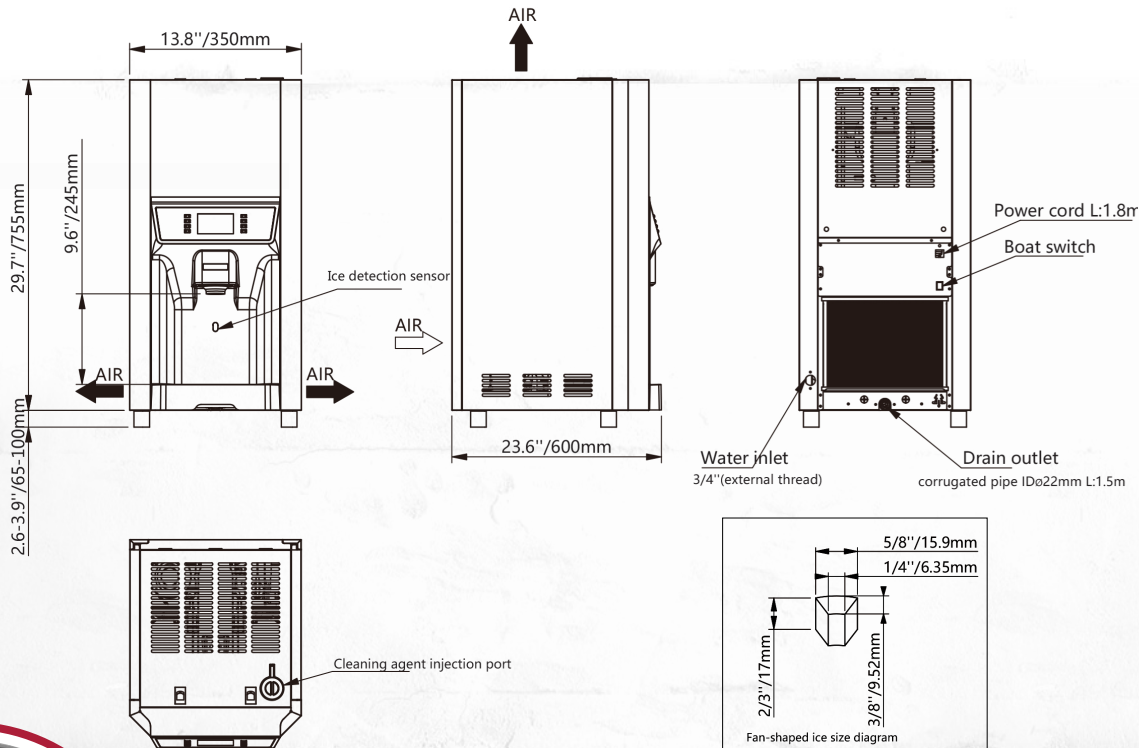

IM-220-ID-WATER

ICE & WATER DISPENSER

DIMENSIONS

MODEL		PRODUCT DIMENSIONS				SHIPPING DIMENSIONS			
		WIDTH	DEPTH	HEIGHT	WEIGHT LBS/KGS	WIDTH	DEPTH	HEIGHT	WEIGHT LBS/KGS
IM-220-ID-WATER	INCH	13.8	23.62	32.67	104	18.50	27.56	37.20	112.44
	MM	351	600	830	47	470	700	945	51

TECHNICAL

CONDENSER UNIT	REFRIGERANT	AMPS	VOLTAGE	POWER	OUTPUT 24 HRS LBS/KGS	BIN CAPACITY LBS/KGS	 NEMA 5-15P
AIR-COOLED	R290	5.6	115/60/1	493W	220	6.2	
					99.79	2.81	

LINE DRAWINGS

SPECIFICATION SUBJECT TO CHANGE WITHOUT NOTICE