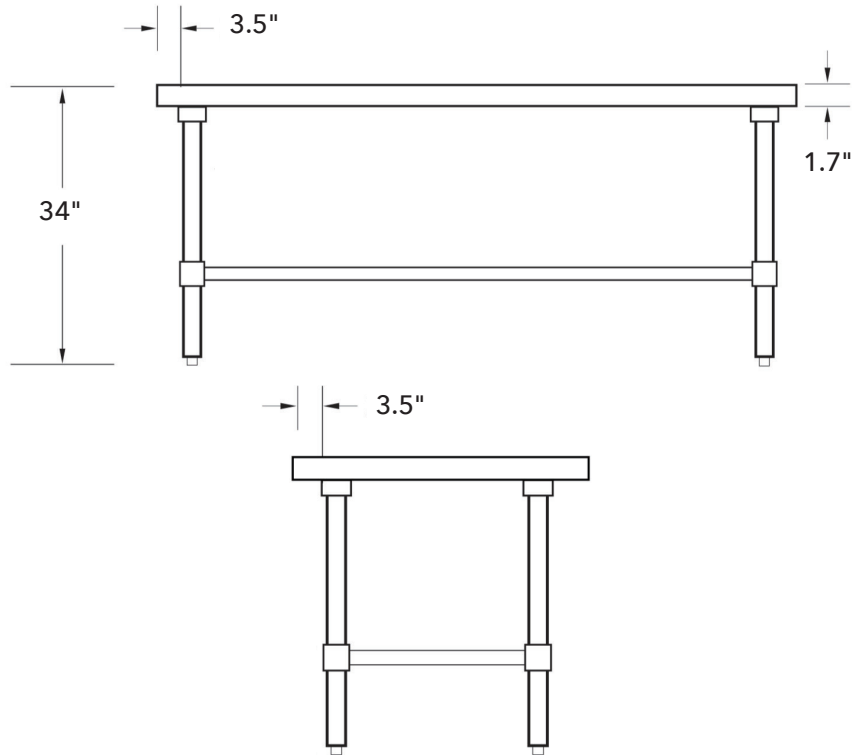

Equipment for the Foodservice Industry
value + quality + service

Economy Stainless Steel Worktables

Economy Stainless Steel Worktables Features

Features:

- Heavy duty, 18 gauge, Type 430 stainless steel top provides long life
- Top is TIG welded
- Entire top surface is machine polished to a satin finish
- Reinforced to exceed industry standards
- Galvanized hat channels are secured to top by structural adhesive and weld studs
- Gussets welded to support hat sections
- Hemmed edges provide strength and safety
- Galvanized legs and undershelf for durability and economy
- Under shelf has a welded leg support collar
- Floor to table top height is 34" height
- Legs are 1 5/8" diameter
- Adjustable ABS bullet feet to accommodate uneven flooring
- 84" and above have 6 legs (2 on each end and 1 pair in the middle)
- Simple assembly
- Shipped unassembled for reduced cost and space

Economy Stainless Steel Worktables Specifications

24" ECONOMY WORKTABLES

| Product # | Width | Depth | Shipping | Weight |
|-----------|-------|-------|-------------|--------|
| | | | Dimensions | |
| | | | W"xD"xH" | (lb) |
| T2424E | 24" | 24" | 36 x 26 x 3 | 41 |
| T2430E | 30" | 24" | 36 x 26 x 3 | 45 |
| T2436E | 36" | 24" | 38 x 26 x 3 | 50 |
| T2448E | 48" | 24" | 50 x 26 x 3 | 60 |
| T2460E | 60" | 24" | 62 x 26 x 3 | 71 |
| T2472E | 72" | 24" | 74 x 26 x 3 | 81 |
| T2484E | 84" | 24" | 86 x 26 x 3 | 100 |
| T2496E | 96" | 24" | 98 x 26 x 3 | 110 |

30" ECONOMYWORKTABLES

| Product # | Width | Depth | Shipping | Weight |
|-----------|-------|-------|-------------|--------|
| | | | Dimensions | |
| | | | W"xD"xH" | (lb) |
| T3024E | 24" | 30" | 36 x 32 x 3 | 45 |
| T3030E | 30" | 30" | 36 x 32 x 3 | 50 |
| T3036E | 36" | 30" | 38 x 32 x 3 | 57 |
| T3048E | 48" | 30" | 50 x 32 x 3 | 69 |
| T3060E | 60" | 30" | 62 x 32 x 3 | 83 |
| T3072E | 72" | 30" | 74 x 32 x 3 | 95 |
| T3084E | 84" | 30" | 86 x 32 x 3 | 115 |
| T3096E | 96" | 30" | 98 x 32 x 3 | 130 |