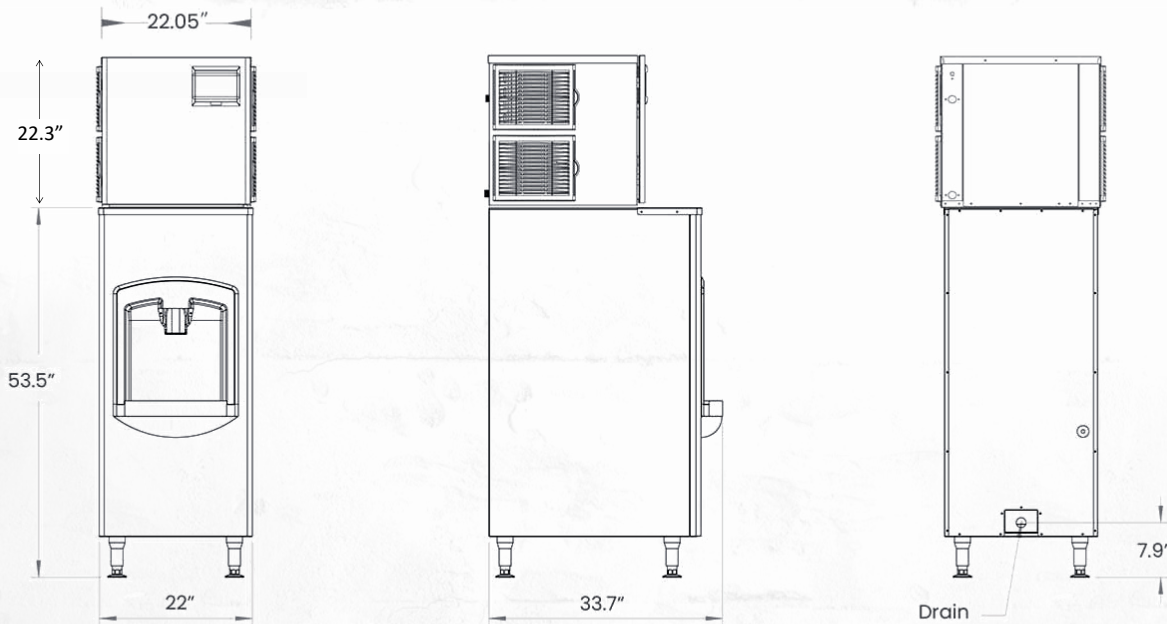

IM-350-ID

CUBE ICE MACHINE DISPENSER

DIMENSIONS

MODEL		PRODUCT DIMENSIONS				SHIPPING DIMENSIONS			
		WIDTH	DEPTH	HEIGHT	WEIGHT LBS/KGS	WIDTH	DEPTH	HEIGHT	WEIGHT LBS/KGS
IM-350-ID	INCH	22	33.7	75.8	300				
	MM	560	855	1925	136				

TECHNICAL

CONDENSER UNIT	REFRIGERANT	AMPS	VOLTAGE	POWER	OUTPUT 24 HRS LBS/KGS	BIN CAPACITY LBS/KGS	 NEMA 5-15P
AIR-COOLED	R290	8.5	115/60/1	780W	350	132	
					159	60	
RECOMMENDED WATER TEMP	RECOMMENDED WATER PRESSURE	INLET PIPE DIAMETER	DRAIN PIPE DIAMETER	RECOMMENDED CLEARANCES			
>0.6°C ~ <32°C	>0.13 ~ <0.55	>9.5 MM	>15.8 MM	SIDE	BACK	FRONT	
>33°F ~ <89°F	(Mpa)	3/8"	5/8"	6"	8"	12"	

LINE DRAWINGS

EFI Sales Ltd.
Toronto Office & DC
515 Hanlon Creek Blvd.
Guelph, ON, N1C 0A1

EFI Sales Ltd.
Vancouver Office & DC
26895 Gloucester Way
Langley, BC, V4W 3Y3

(888) 565-9920 Toll Free
(519) 822-1895 Toronto
(604) 607-8850 Vancouver